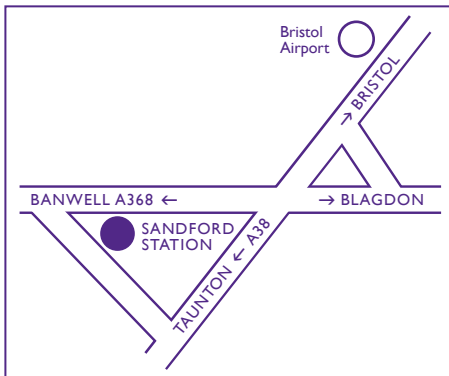

St Monica Trust

Our venues

COTE LANE
Cote Lane, Westbury-on-Trym,
Bristol BS9 3UN
0117 949 4000

MONICA WILLS HOUSE
Cromwell Street, Bedminster,
Bristol BS3 3NH
0117 305 2350

SANDFORD STATION
Sandford, Winscombe, BS25 5AA
01934 825 910