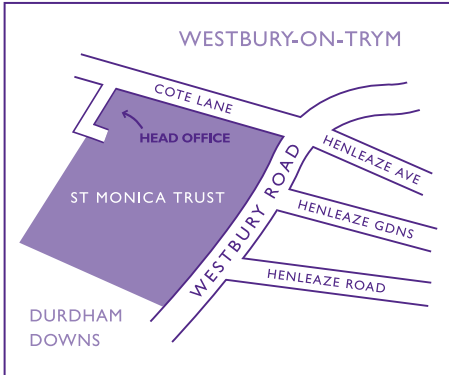

St Monica Trust

Our venues

COTE LANE
Cote Lane, Westbury-on-Trym,
Bristol BS9 3UN
0117 949 4000

MONICA WILLS HOUSE
Cromwell Street, Bedminster,
Bristol BS3 3NH
0117 305 2350

SANDFORD STATION
Sandford, Winscombe, BS25 5AA
01934 825 910