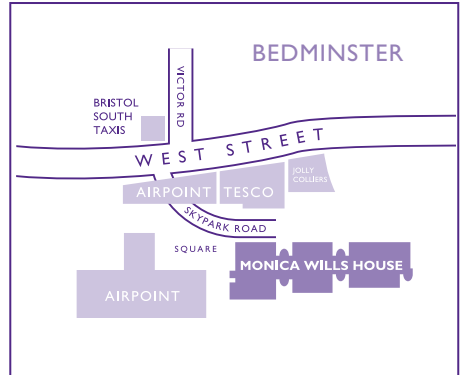

St Monica Trust

Our venues

COTE LANE
Cote Lane, Westbury-on-Trym,
Bristol BS9 3UN
0117 949 4000

MONICA WILLS HOUSE
Cromwell Street, Bedminster,
Bristol BS3 3NH
0117 305 2350

SANDFORD STATION
Sandford, Winscombe, BS25 5AA
01934 825 910