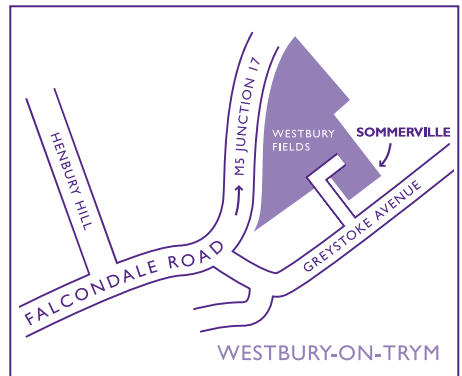

St Monica Trust

Our venues

COTE LANE
Cote Lane, Westbury-on-Trym,
Bristol BS9 3UN
0117 949 4000

MONICA WILLS HOUSE
Cromwell Street, Bedminster,
Bristol BS3 3NH
0117 305 2350

SANDFORD STATION
Sandford, Winscombe, BS25 5AA
01934 825 910