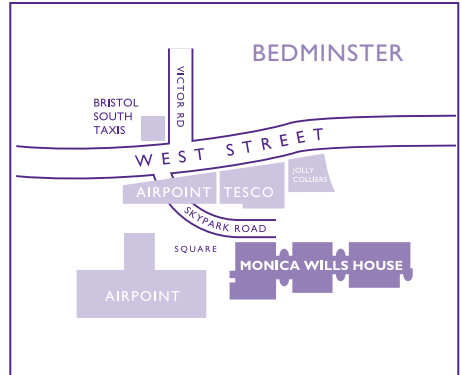

# Our venues

**COTE LANE**  
Cote Lane, Westbury-on-Trym,  
Bristol BS9 3UN  
0117 494 4000

**MONICA WILLS HOUSE**  
Cromwell Street, Bedminster,  
Bristol BS3 3NH  
0117 305 2350

**SANDFORD STATION**  
Sandford, Winscombe, BS25 5AA  
01934 825 910