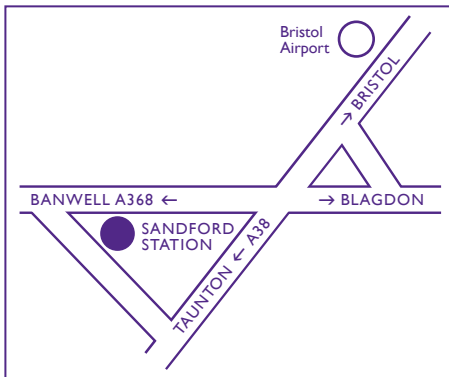

# Our venues

**COTE LANE**  
Cote Lane, Westbury-on-Trym,  
Bristol BS9 3UN  
0117 494 4000

**MONICA WILLS HOUSE**  
Cromwell Street, Bedminster,  
Bristol BS3 3NH  
0117 305 2350

**SANDFORD STATION**  
Sandford, Winscombe, BS25 5AA  
01934 825 910