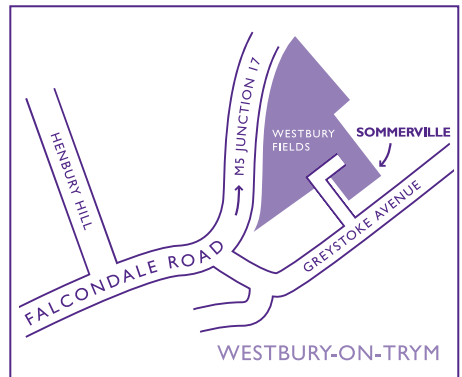

# Our venues

**COTE LANE**  
Cote Lane, Westbury-on-Trym,  
Bristol BS9 3UN  
0117 494 4000

**MONICA WILLS HOUSE**  
Cromwell Street, Bedminster,  
Bristol BS3 3NH  
0117 305 2350

**SANDFORD STATION**  
Sandford, Winscombe, BS25 5AA  
01934 825 910