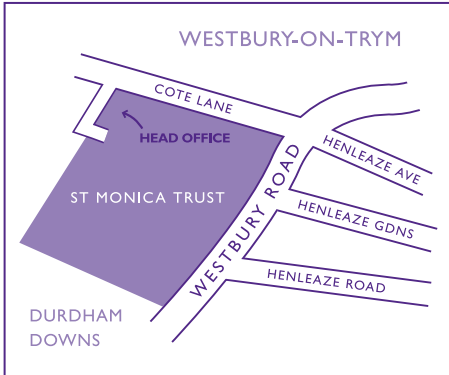

# Our venues

**COTE LANE**  
Cote Lane, Westbury-on-Trym,  
Bristol BS9 3UN  
0117 494 4000

**MONICA WILLS HOUSE**  
Cromwell Street, Bedminster,  
Bristol BS3 3NH  
0117 305 2350

**SANDFORD STATION**  
Sandford, Winscombe, BS25 5AA  
01934 825 910